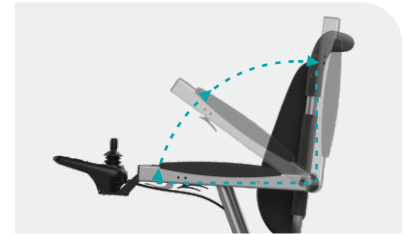

Products & Details

The comfortable vibration massage design, the seat backrest three stops mild heating (optional)

Headrest stereo Bluetooth stereo (headrest optional)

360° precise steering

Lift it by press a button lock it back by put it back to position