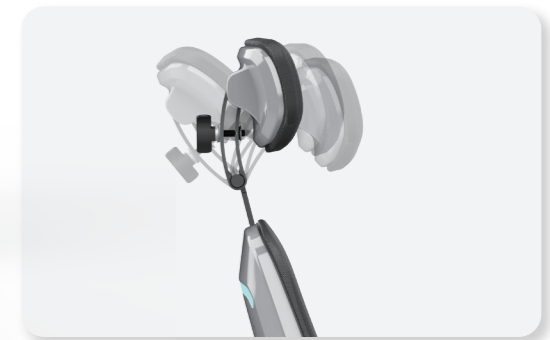

Hi Quality Speakers with fancy light

 
Stereo Bluetooth
Audio System

Aircraft grade aluminum alloy
frame

• Dynamic Turn Signal Lights

• Brake Light Reversing Light

• Double joint adjustable headrest support

Automatic deceleration on curves

steering damper system on front wheels

M1

Unit : mm

Dimension (with anti-tip wheels & rear basket)	L942*W607*H868mm / L37.1*W23.9*H34.2 inches	Folded Dimension (with anti-tip wheels & rear basket)	L942*W607*H 378mm / L37.1*W23.9*H14.8inches
Seat Cushion Size	L420*W430*H50mm L 16.5* W16.9*H2inches	Foldable	Yes , Electric folding
Seat to the floor	512mm/20.2 inches	Seat to the Pedal	376mm/14.8 inches
Device Width	607mm/23.9inches	Turn Radius	76cm/30 inches
Front Wheels	10 inches	Rear Wheels	10 inches
Front Wheels to Rear Wheels	556mm/21.9inches	Max.Speed	4.5km/h (2.8Mph)
Obstacle Clearance	4.5cm/2inches	Ditch-crossing capability	5cm/2inches
Braking Distantce (flat)	≤100cm (39.4 inches)	Braking Distantce (slope)	≤160cm (63inches)
Motors	24V/250Watt *2	Braking Mode	Self-Locking Brake
Max incline	10°	Range	21km (13miles) *
Battery	24V15AH	Charging time	5h
Loading Capacity	136kg (300lbs)	Waterproof Level	IPX3
Device Weight	46kg (100lbs) Headrest and rear basket not included	Packing Size	L1190*W670*H410mm / L 47 x 26.4 x 16.2inches