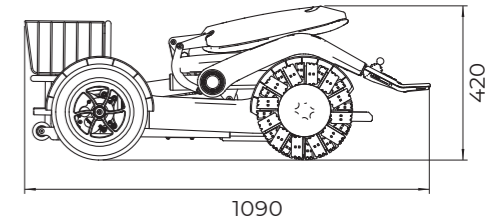

Automatic deceleration on curves

steering damper system on front wheels

M1

Unit : mm

Dimension (with anti-tip wheels & rear basket)	L942*W607*H868mm / L37.1*W23.9*H34.2 inches	Folded Dimension (with anti-tip wheels & rear basket)	L942*W607*H 378mm / L37.1*W23.9*H14.8inches
Seat Cushion Size	L420*W430*H50mm L 16.5* W16.9*H2inches	Foldable	Yes , Electric folding
Seat to the floor	512mm/20.2 inches	Seat to the Pedal	376mm/14.8 inches
Device Width	607mm/23.9inches	Turn Radius	76cm/30 inches
Front Wheels	10 inches	Rear Wheels	10 inches
Front Wheels to Rear Wheels	556mm/21.9inches	Max.Speed	4.5km/h (2.8Mph)
Obstacle Clearance	4.5cm/2inches	Ditch-crossing capability	5cm/2inches
Braking Distantce (flat)	≤100cm (39.4 inches)	Braking Distantce (slope)	≤160cm (63inches)
Motors	24V/250Watt *2	Braking Mode	Self-Locking Brake
Max incline	10°	Range	21km (13miles) *
Battery	24V15AH	Charging time	5h
Loading Capacity	136kg (300lbs)	Waterproof Level	IPX3
Device Weight	46kg (100lbs) Headrest and rear basket not included	Packing Size	L1190*W670*H410mm / L 47 x 26.4 x 16.2inches