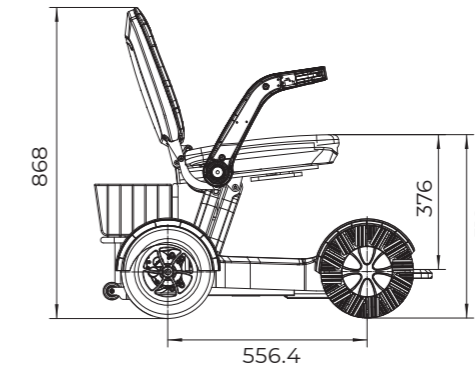

Automatic deceleration on curves

steering damper system on front wheels

M1

Unit : mm

Dimension (with anti-tip wheels & rear basket)	L942*W607*H868mm / L37.1*W23.9*H34.2 inches	Folded Dimension (with anti-tip wheels & rear basket)	L942*W607*H 378mm / L37.1*W23.9*H14.8inches
Seat Cushion Size	L420*W430*H50mm L 16.5* W16.9*H2inches	Foldable	Yes , Electric folding
Seat to the floor	512mm/20.2 inches	Seat to the Pedal	376mm/14.8 inches
Device Width	607mm/23.9inches	Turn Radius	76cm/30 inches
Front Wheels	10 inches	Rear Wheels	10 inches
Front Wheels to Rear Wheels	556mm/21.9inches	Max.Speed	4.5km/h (2.8Mph)
Obstacle Clearance	4.5cm/2inches	Ditch-crossing capability	5cm/2inches
Braking Distantce (flat)	≤100cm (39.4 inches)	Braking Distantce (slope)	≤160cm (63inches)
Motors	24V/250Watt *2	Braking Mode	Self-Locking Brake
Max incline	10°	Range	21km (13miles) *
Battery	24V15AH	Charging time	5h
Loading Capacity	136kg (300lbs)	Waterproof Level	IPX3
Device Weight	46kg (100lbs) Headrest and rear basket not included	Packing Size	L1190*W670*H410mm / L 47 x 26.4 x 16.2inches