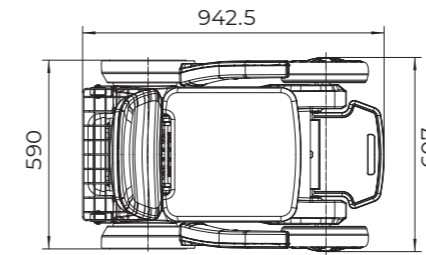

Automatic deceleration on curves

steering damper system on front wheels

M1

Unit : mm

Dimension (with anti-tip wheels & rear basket)	L942*W607*H868mm / L37.1*W23.9*H34.2 inches	Folded Dimension (with anti-tip wheels & rear basket)	L942*W607*H 378mm / L37.1*W23.9*H14.8inches
Seat Cushion Size	L420*W430*H50mm L 16.5* W16.9*H2inches	Foldable	Yes , Electric folding
Seat to the floor	512mm/20.2 inches	Seat to the Pedal	376mm/14.8 inches
Device Width	607mm/23.9inches	Turn Radius	76cm/30 inches
Front Wheels	10 inches	Rear Wheels	10 inches
Front Wheels to Rear Wheels	556mm/21.9inches	Max.Speed	4.5km/h (2.8Mph)
Obstacle Clearance	4.5cm/2inches	Ditch-crossing capability	5cm/2inches
Braking Distantce (flat)	≤100cm (39.4 inches)	Braking Distantce (slope)	≤160cm (63inches)
Motors	24V/250Watt *2	Braking Mode	Self-Locking Brake
Max incline	10°	Range	21km (13miles) *
Battery	24V15AH	Charging time	5h
Loading Capacity	136kg (300lbs)	Waterproof Level	IPX3
Device Weight	46kg (100lbs) Headrest and rear basket not included	Packing Size	L1190*W670*H410mm / L 47 x 26.4 x 16.2inches