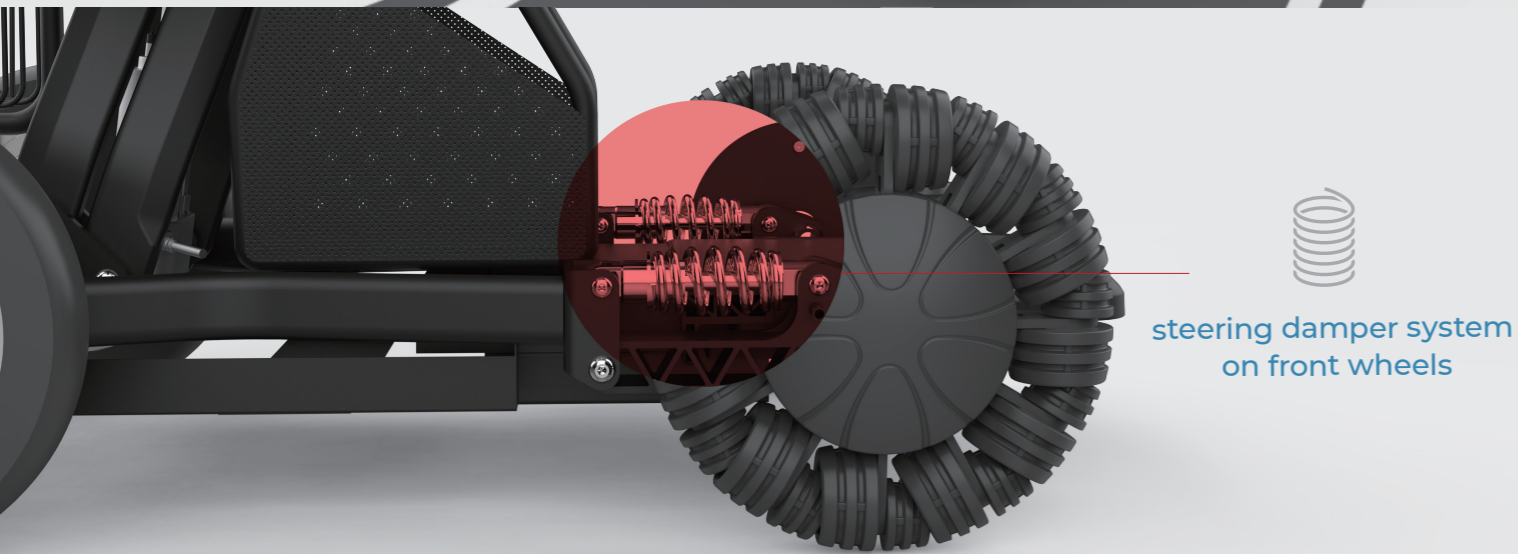

Hi Quality Speakers with fancy light

 
Stereo Bluetooth
Audio System

Aircraft grade aluminum alloy
frame

• Dynamic Turn Signal Lights

• Brake Light Reversing Light

• Double joint adjustable headrest support

Automatic deceleration on curves

steering damper system on front wheels

M1

Unit : mm

Dimension (with anti-tip wheels & rear basket)	L942*W607*H868mm / L37.1*W23.9*H34.2 inches	Folded Dimension (with anti-tip wheels & rear basket)	L942*W607*H 378mm / L37.1*W23.9*H14.8inches
Seat Cushion Size	L420*W430*H50mm L 16.5* W16.9*H2inches	Foldable	Yes , Electric folding
Seat to the floor	512mm/20.2 inches	Seat to the Pedal	376mm/14.8 inches
Device Width	607mm/23.9inches	Turn Radius	76cm/30 inches
Front Wheels	10 inches	Rear Wheels	10 inches
Front Wheels to Rear Wheels	556mm/21.9inches	Max.Speed	4.5km/h (2.8Mph)
Obstacle Clearance	4.5cm/2inches	Ditch-crossing capability	5cm/2inches
Braking Distantce (flat)	≤100cm (39.4 inches)	Braking Distantce (slope)	≤160cm (63inches)
Motors	24V/250Watt *2	Braking Mode	Self-Locking Brake
Max incline	10°	Range	21km (13miles) *
Battery	24V15AH	Charging time	5h
Loading Capacity	136kg (300lbs)	Waterproof Level	IPX3
Device Weight	46kg (100lbs) Headrest and rear basket not included	Packing Size	L1190*W670*H410mm / L 47 x 26.4 x 16.2inches